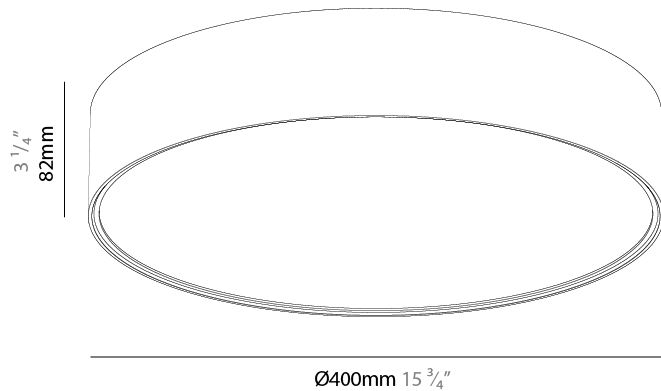

1. To build a product code in our configurator select the specify button on the base model # product page
2. To build a manual product code on this datasheet choose from the options listed below in blue font and add the suffix to the base model #

GENERAL

Series: Sign EVO
Partner: Prolicht
Division: Architectural
Installation: Surface
Product Type: Ceiling Surface
Mounting Location: Ceiling
Light Distribution: Direct

PHYSICAL

Shape: Round
Diameter (mm): 395
Diameter (in): 15 1/2
Height (mm): 82
Height (in): 3 1/4
Weight (kg): 4.2
Diffuser: [PMMA - Opal](#) / [Microprism](#) / [Clear Microprism](#)
Fixture Finish: [SSR / BKV / CWI / CRY / HAB / UFT / ITA / RUA / FTG / MYG / LOD / PUS / FRO / FUP / KIA / POP / BLS / SPG / MEY / GOH / CHC / COM / ABZ / JAG / OBR / MOS / ROR](#)
Fixture Material: [PMMA](#) / [Extruded Aluminum](#) / [Steel](#)

ELECTRICAL

Lamp Type: LED (Zhaga Standard)
Input Wattage (W): 10.3
Total Output Wattage (W): 9.1
Dimming: Non-Dimmable
Driver Included: Yes
Driver Location: Integrated
Driver Type: Constant Current - Universal
Driver Class: Class 2
Input Voltage (V): 120
Constant Current (MA): 700mA

LED

Color Temperature (°K): [2700](#) / [3000](#) / [3500](#) / [4000](#)
Max. Delivered Lumen (lm): Max 1616
Nominal Lumen (lm): Max 1868
CRI: >90 CRI
Lamp Life (hrs): 50000

OPTICAL

RATINGS AND CERTIFICATIONS

Certified By: Certified for North American Standards
IP rating: IP40
Glare Rating: ≤ 19