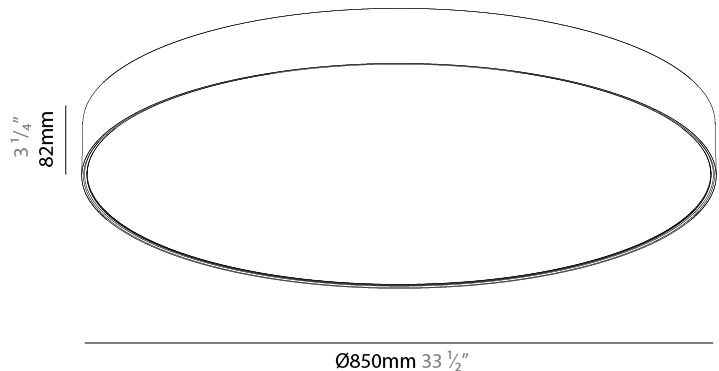

A3D407-HE-

base number   Color   Finishes   Finishes   Diffuser
Temperature   (Diamond)   (Triangle)   Options

1. To build a product code in our configurator select the specify button on the base model # product page
2. To build a manual product code on this datasheet choose from the options listed below in blue font and add the suffix to the base model #

GENERAL

Series: Sign EVO
Partner: Prolicht
Division: Architectural
Installation: Surface
Product Type: Ceiling Surface
Mounting Location: Ceiling
Light Distribution: Direct

PHYSICAL

Shape: Round
Diameter (mm): 850
Diameter (in): 33 ⁷/₁₆
Height (mm): 82
Height (in): 3 ¹/₄
Weight (kg): 8.8
Diffuser: [PMMA - Opal](#) / [Microprism](#) / [Clear Microprism](#)
Fixture Finish: [SSR / BKV / CWI / CRY / HAB / UFT / ITA / RUA / FTG / MYG / LOD / PUS / FRO / FUP / KIA / POP / BLS / SPG / MEY / GOH / CHC / COM / ABZ / JAG / OBR / MOS / ROR](#)
Fixture Material: [PMMA](#) / [Extruded Aluminum](#) / [Steel](#)

ELECTRICAL

Lamp Type: LED (Zhaga Standard)
Input Wattage (W): 47.2
Total Output Wattage (W): 42.7
Dimming: Non-Dimmable
Driver Included: Yes
Driver Location: Integrated
Driver Type: Constant Current - Universal
Driver Class: Class 2
Input Voltage (V): 120

LED

Color Temperature (°K): [2700](#) / [3000](#) / [3500](#) / [4000](#)
Max. Delivered Lumen (lm): Max 7842
Nominal Lumen (lm): Max 8712
CRI: >90 CRI
Lamp Life (hrs): 50000

OPTICAL

RATINGS AND CERTIFICATIONS

Certified By: Certified for North American Standards
IP rating: IP40
Glare Rating: ≤ 19